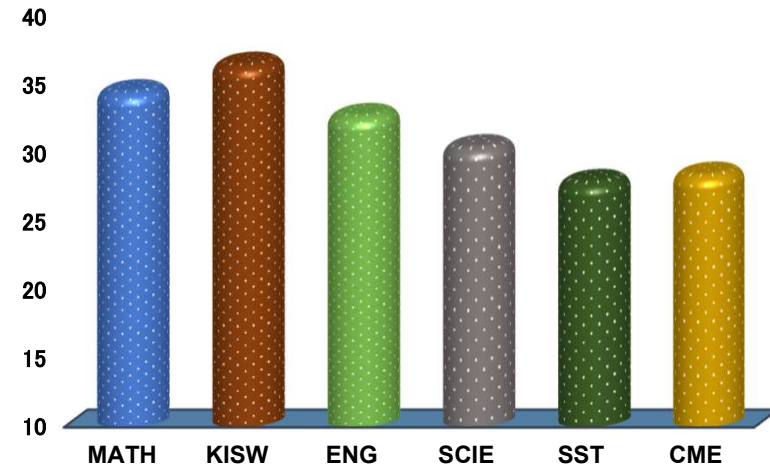

SANTA KAROLI LWANGA

REGION: MARA

SCHOOL AVERAGE

31.7

DISTRICT: RORYA

SUBJECT AND GRADE PERFORMANCE ANALYSIS

SUBJECT RANKING

KISWAHILI	36.4	73%	1
MATHEMATICS	34.4	69%	2
ENGLISH	32.7	65%	3
SCIENCE	30.4	61%	4
CIVIC AND MORAL EDUCATION	28.4	57%	5
SOCIAL STUDIES	27.9	56%	6

SUBJECT GRADE ANALYSIS

SUBJECT/GRADE	A	B	C	D	F
MATHEMATICS	4	4	7	0	0
KISWAHILI	4	9	2	0	0
ENGLISH	1	8	5	1	0
SCIENCE	1	7	5	2	0
SOCIAL STUDIES	0	6	6	3	0
CIVIC AND MORAL	0	8	4	3	0

OVERALL GRADE ANALYSIS

A	1	15	1%
B	8		10%
C	6		7%
D	0		0%
F	0		0%

CHART SUBJECT ANALYSIS

BOYS VS GIRLS PERFORMANCE

	SAT		SAT	15
	8		7	
	34%		29%	

REGISTERED	15	100%
SEATED	15	100%
ABSENTEES	0	0%
PASSED	15	100%
FAILED	0	0%